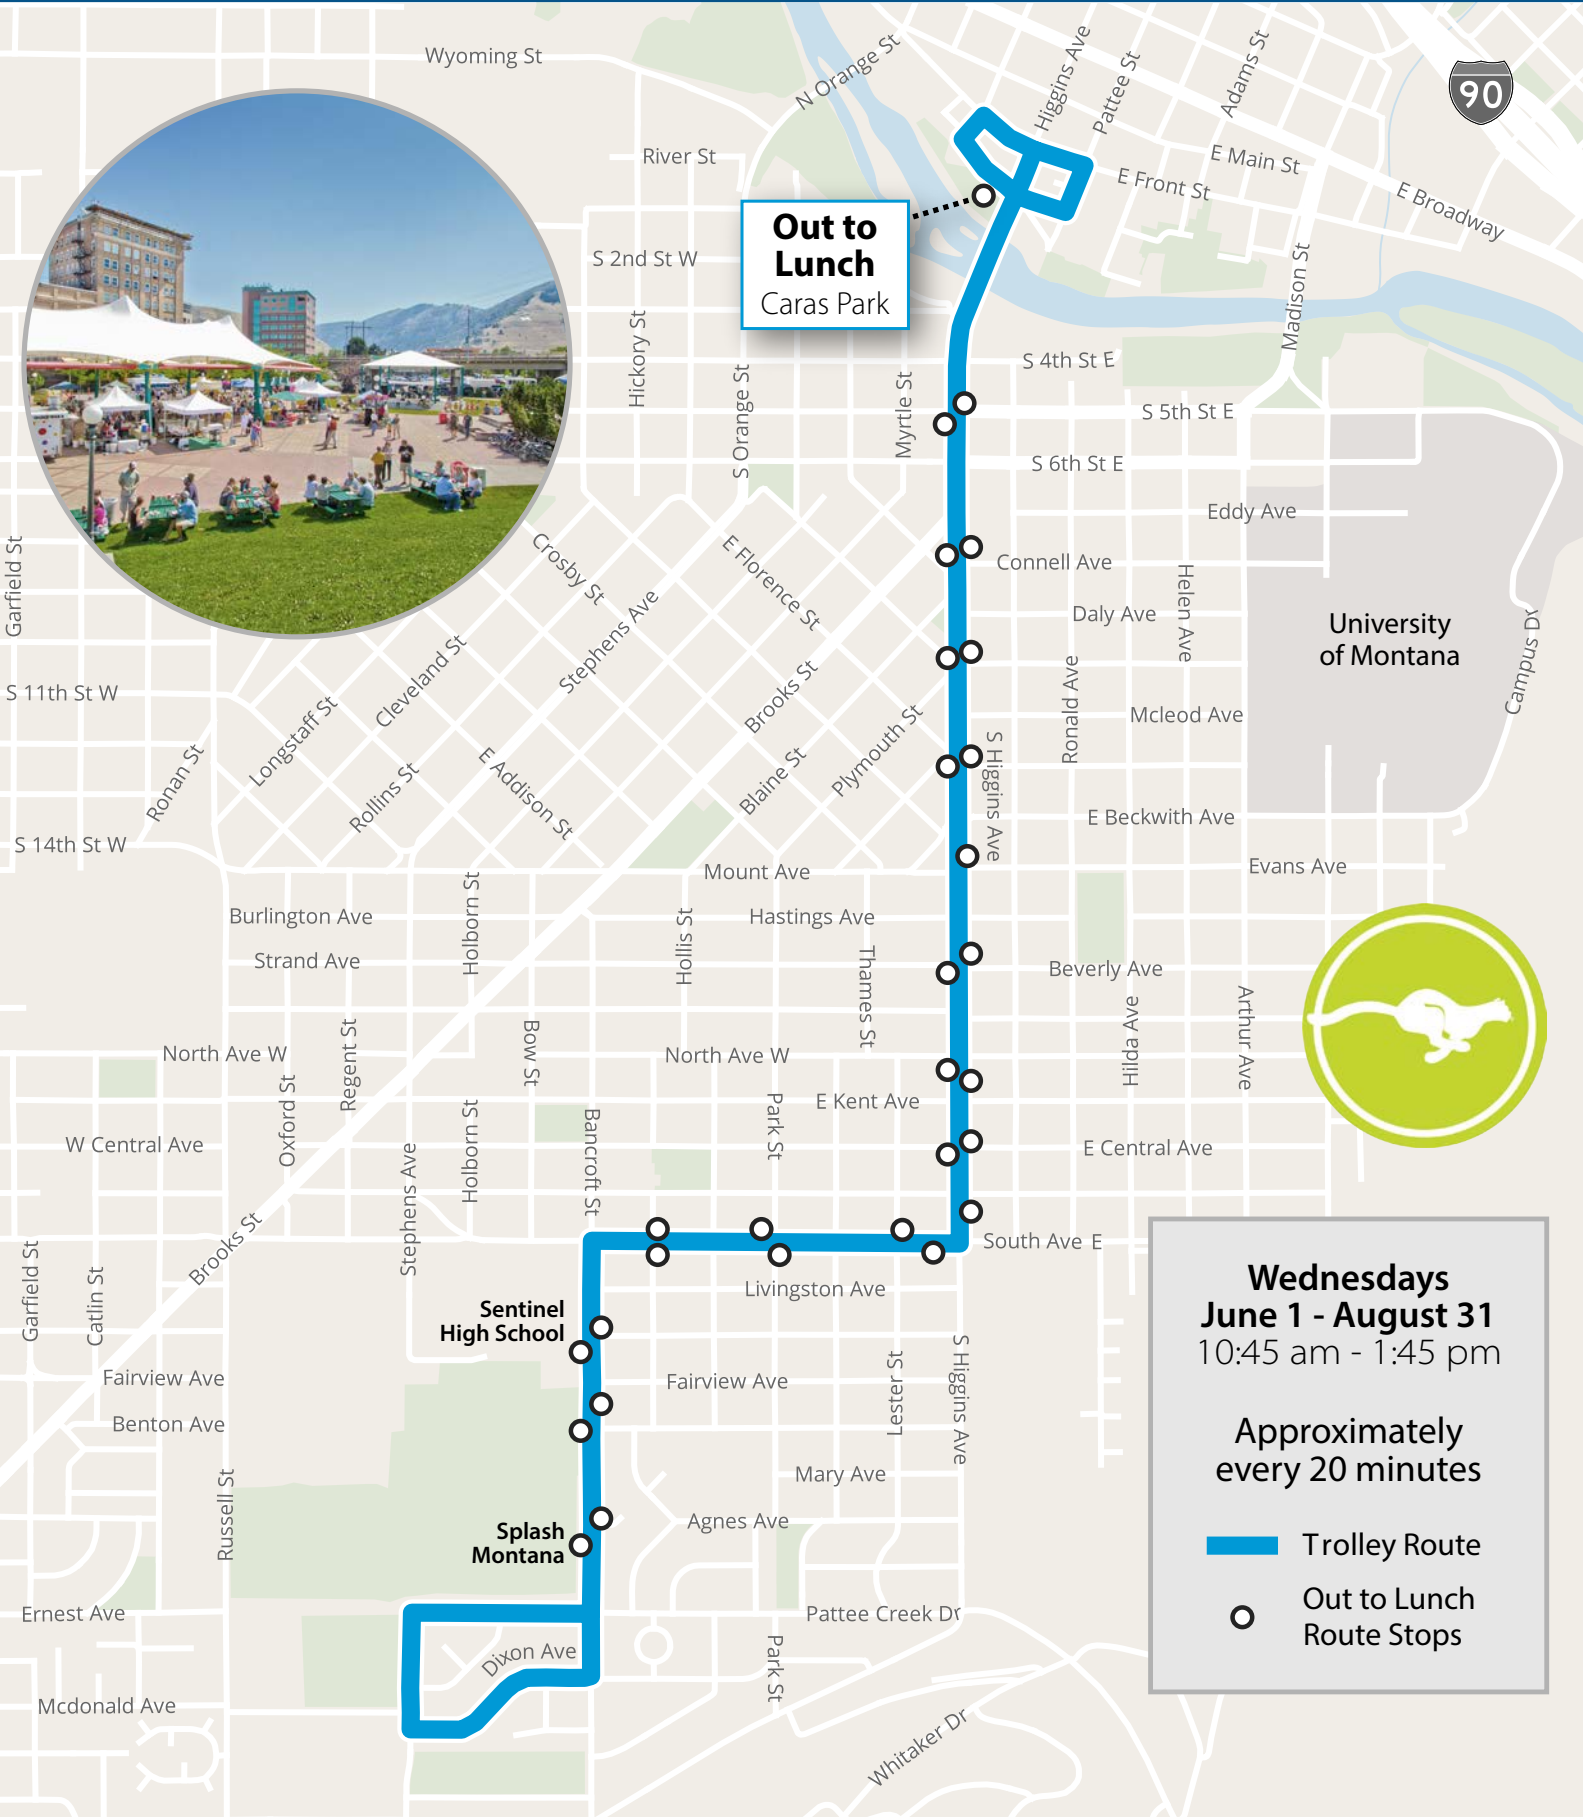

Out to Lunch Service

Out to Lunch
Caras Park

Wednesdays
June 1 - August 31
10:45 am - 1:45 pm

Approximately every 20 minutes

- █ Trolley Route
- Out to Lunch Route Stops