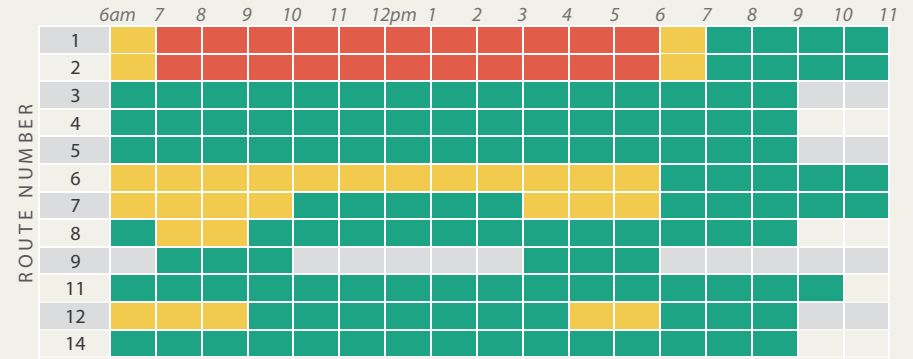

CURRENT SERVICE

EXPANDED SERVICE

FREQUENCY
approximate
time between buses

- 15 min
- 30 min
- 60 min

WEEKDAYS

WEEKDAYS

SATURDAY

SATURDAY