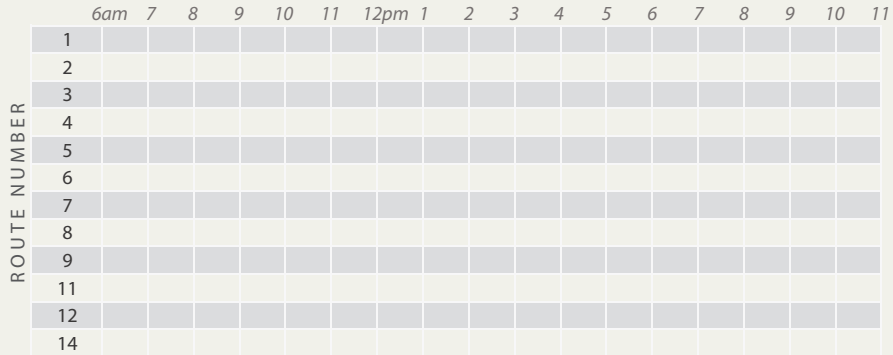

CURRENT SERVICE

EXPANDED SERVICE

FREQUENCY
approximate
time between buses

- 15 min
- 30 min
- 60 min

WEEKDAYS

WEEKDAYS

SATURDAY

SATURDAY

SUNDAY

SUNDAY