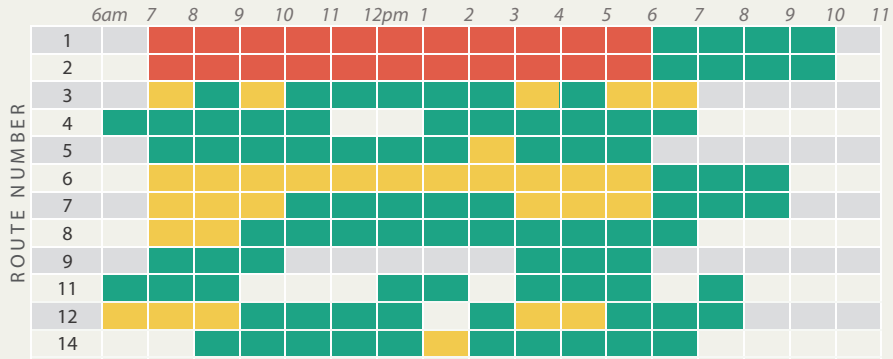

CURRENT SERVICE

EXPANDED SERVICE

FREQUENCY
approximate
time between buses

- 15 min
- 30 min
- 60 min

WEEKDAYS

WEEKDAYS

SATURDAY

SATURDAY