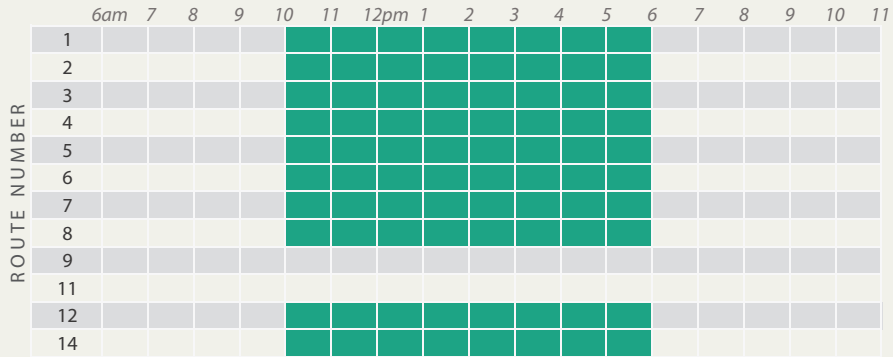

CURRENT SERVICE

EXPANDED SERVICE

FREQUENCY
approximate
time between buses

- 15 min
- 30 min
- 60 min

WEEKDAYS

WEEKDAYS

SATURDAY

SATURDAY