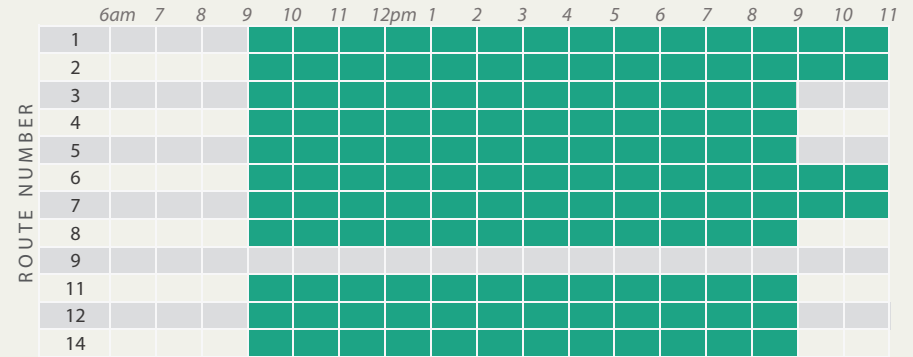

CURRENT SERVICE

EXPANDED SERVICE

FREQUENCY
approximate
time between buses

- 15 min
- 30 min
- 60 min

WEEKDAYS

WEEKDAYS

SATURDAY

SATURDAY